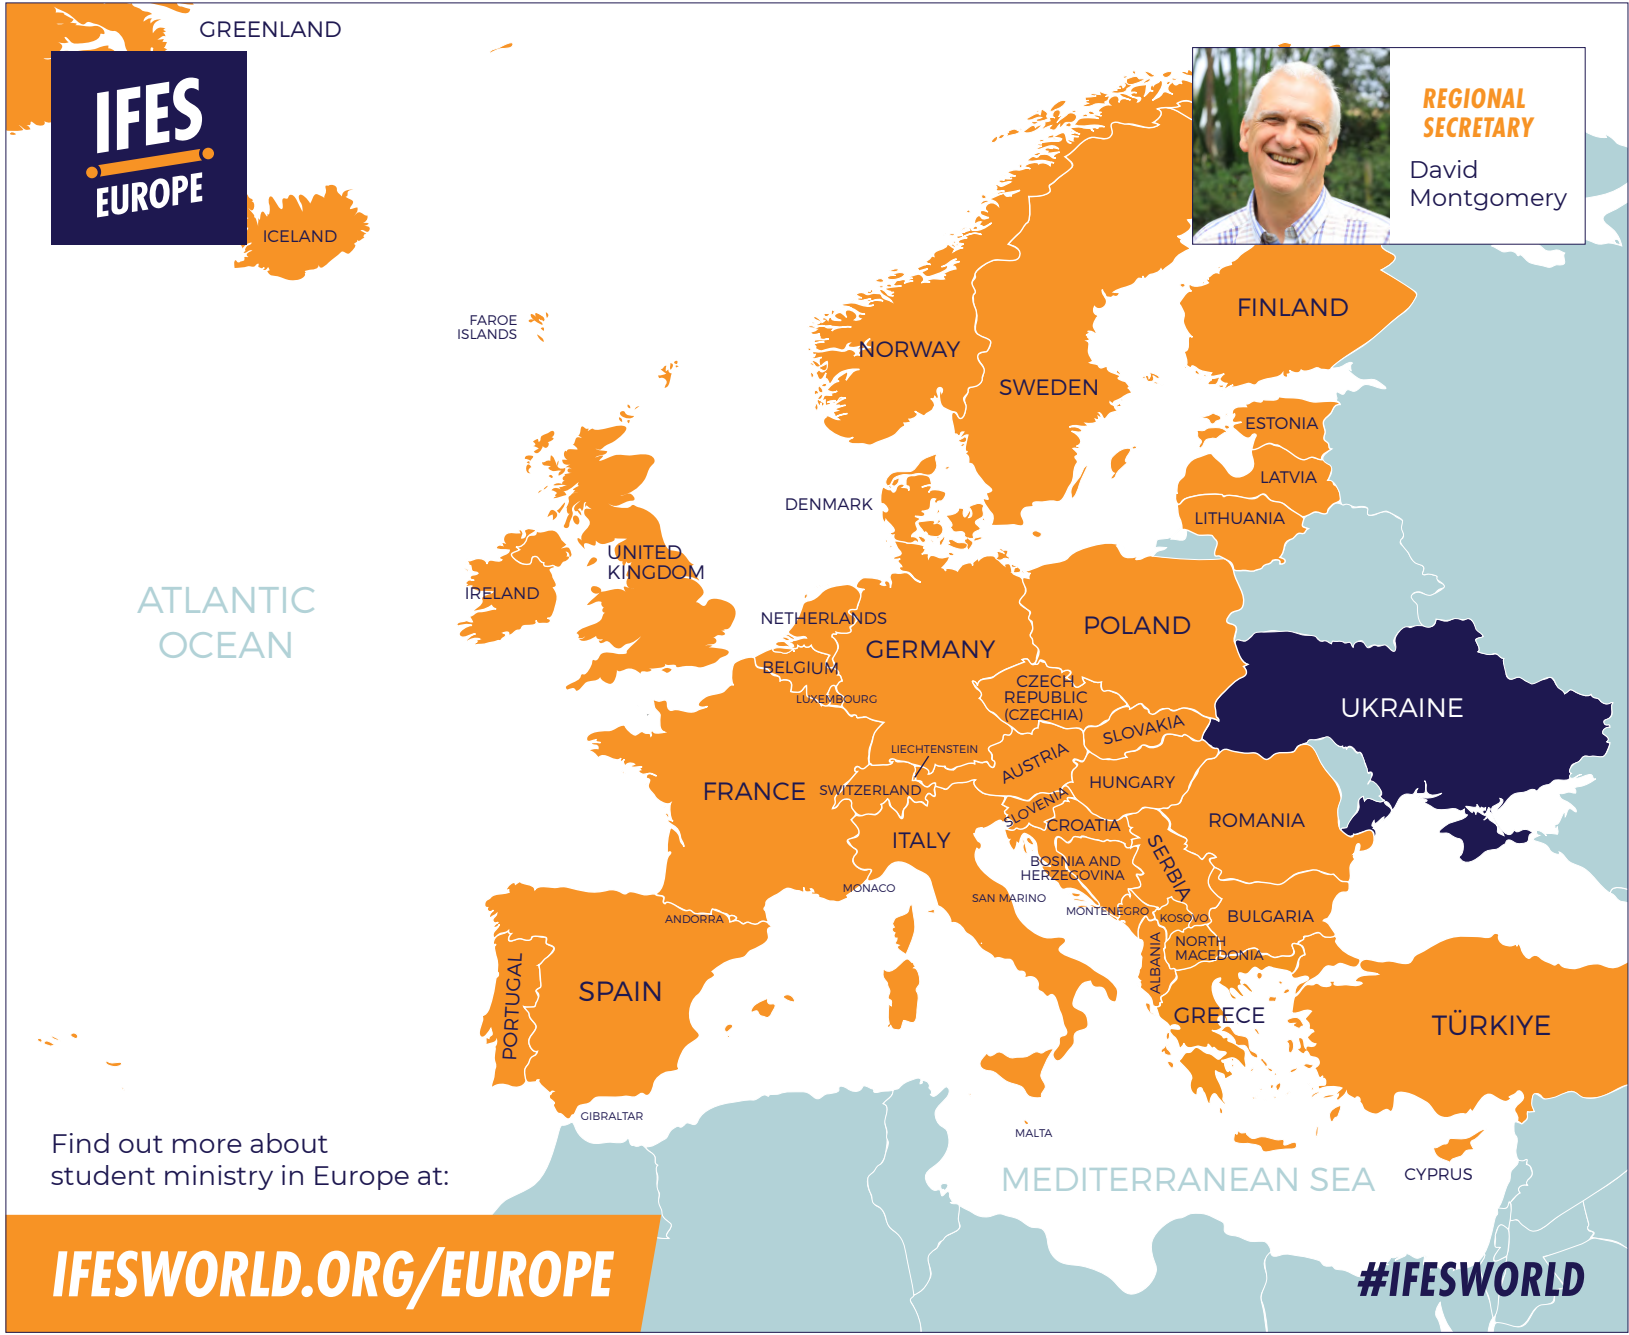

REGIONAL SECRETARY

David Montgomery

37 AFFILIATED MOVEMENTS

19.6 MILLION TERTIARY STUDENTS

5 PIONEERING MOVEMENTS

200 MISSION WEEKS EACH YEAR

MOVEMENTS INCLUDE:

- BSKSH ALBANIA
- ÖSM AUSTRIA
- GBU BELGIUM
- ICTHUS BELGIUM
- EUSFBH BOSNIA AND HERZEGOVINA
- BCSU BULGARIA
- STEP CROATIA
- UKH CZECH REPUBLIC
- KFS DENMARK
- EEÜÜ ESTONIA
- KFS FAROE ISLANDS
- OPKO FINLAND
- GBU FRANCE
- SMD GERMANY
- UCCF GREAT BRITAIN
- SXEF GREECE
- MEKDSZ HUNGARY
- KSH ICELAND
- CUI IRELAND
- GBU ITALY
- LKSB LATVIA
- LKSB LITHUANIA
- EUS MONTENEGRO
- IFES NETHERLANDS
- SEAM NORTH MACEDONIA
- NKSS NORWAY
- CHSA POLAND
- GBU PORTUGAL
- OSCER ROMANIA
- EUS SERBIA
- VBH SLOVAKIA
- ZVES SLOVENIA
- GBU SPAIN
- CREDO SWEDEN
- GBEU SWITZERLAND
- VBG SWITZERLAND

Find out more about student ministry in Europe at:

IFESWORLD.ORG/EUROPE

#IFESWORLD