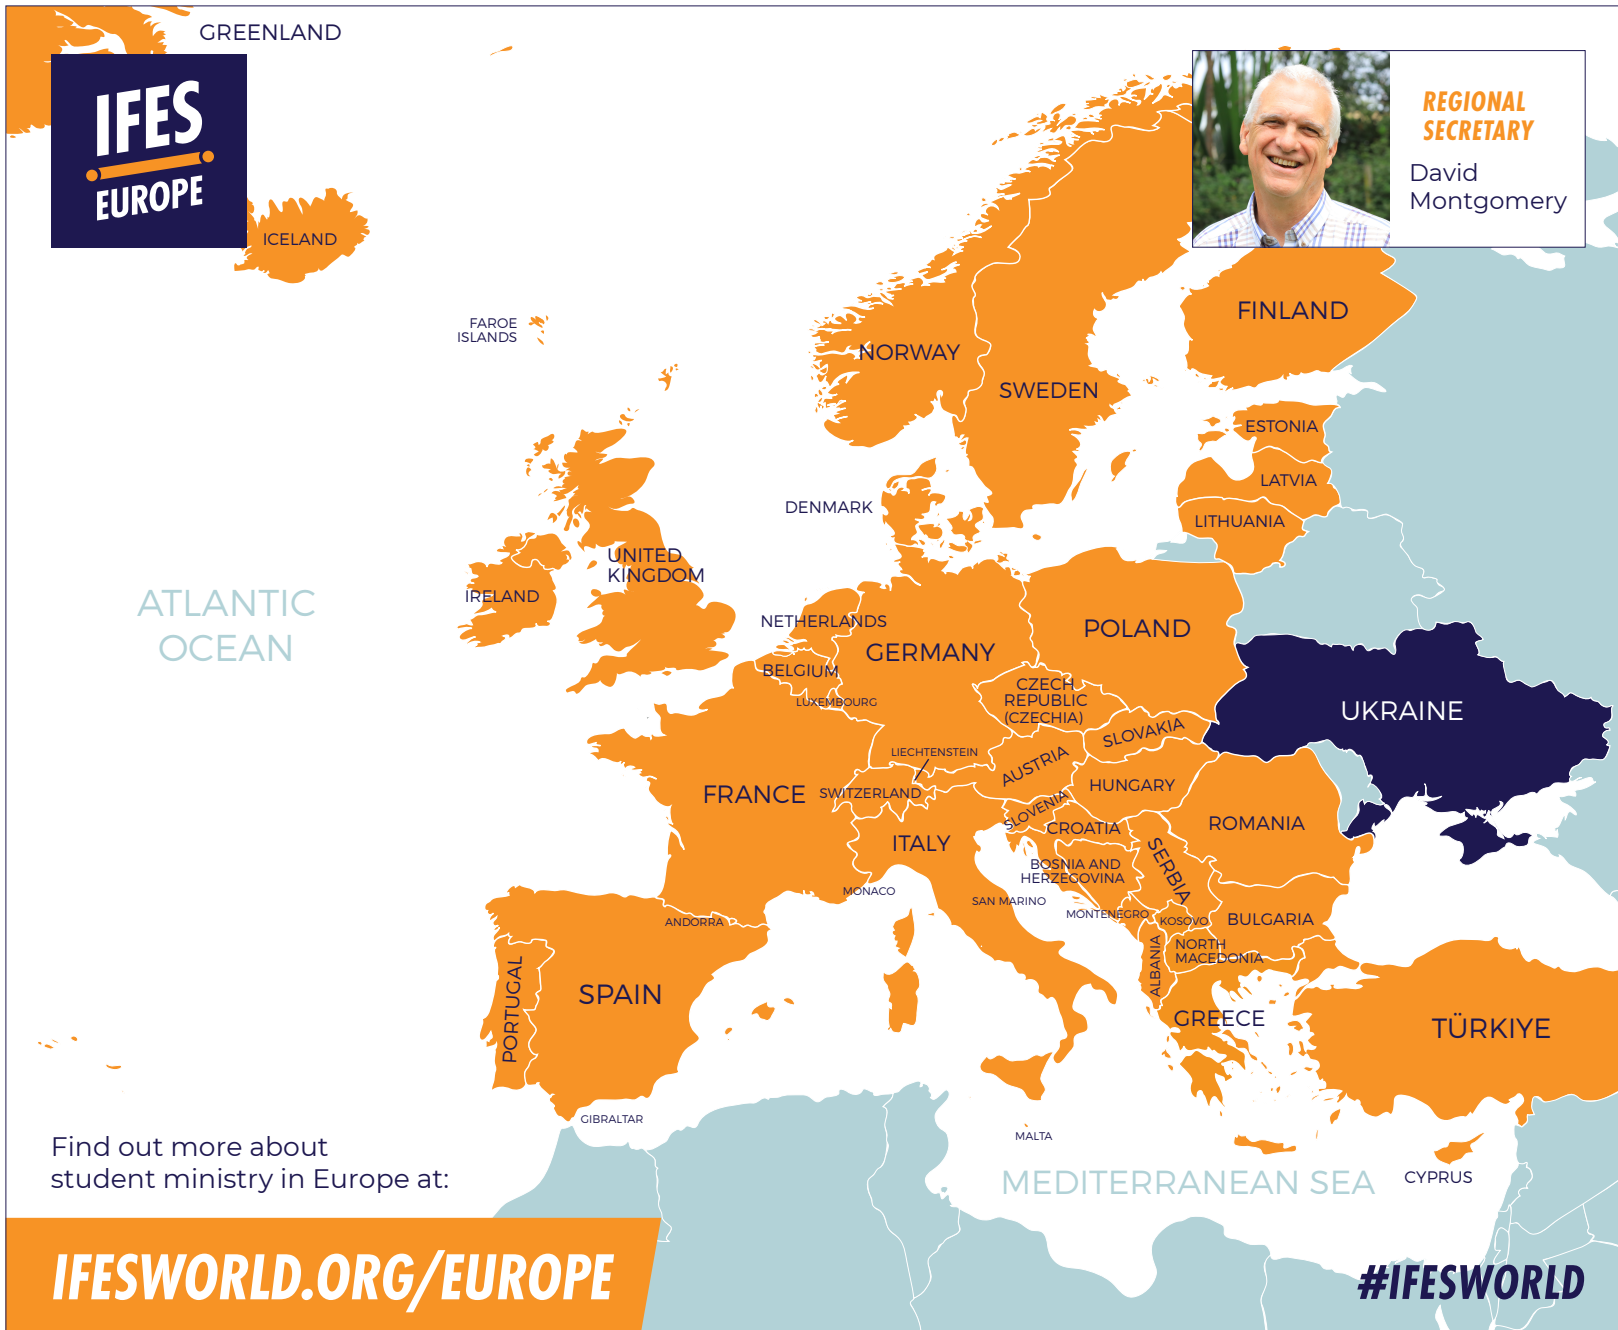

REGIONAL SECRETARY

David Montgomery

36 AFFILIATED MOVEMENTS

19.6 MILLION TERTIARY STUDENTS

5 PIONEERING MOVEMENTS

200 MISSION WEEKS EACH YEAR

MOVEMENTS INCLUDE:

- BSKSH ALBANIA
- ÖSM AUSTRIA
- GBU BELGIUM
- ICTHUS BELGIUM
- EUSFBH BOSNIA AND HERZEGOVINA
- BCSU BULGARIA
- STEP CROATIA
- UKH CZECH REPUBLIC
- KFS DENMARK
- EEÜÜ ESTONIA
- KFS FAROE ISLANDS
- OPKO FINLAND
- GBU FRANCE
- SMD GERMANY
- UCCF GREAT BRITAIN
- SXEF GREECE
- MEKDSZ HUNGARY
- CUI IRELAND
- GBU ITALY
- LKSB LATVIA
- LKSB LITHUANIA
- EUS MONTENEGRO
- IFES NETHERLANDS
- SEAM NORTH MACEDONIA
- NKSS NORWAY
- CHSA POLAND
- GBU PORTUGAL
- OSCER ROMANIA
- EUS SERBIA
- VBH SLOVAKIA
- ZVES SLOVENIA
- GBU SPAIN
- CREDO SWEDEN
- GBEU SWITZERLAND
- VBG SWITZERLAND

Find out more about student ministry in Europe at:

[IFESWORLD.ORG/EUROPE](http://IFESWORLD.ORG/EUROPE)

#IFESWORLD