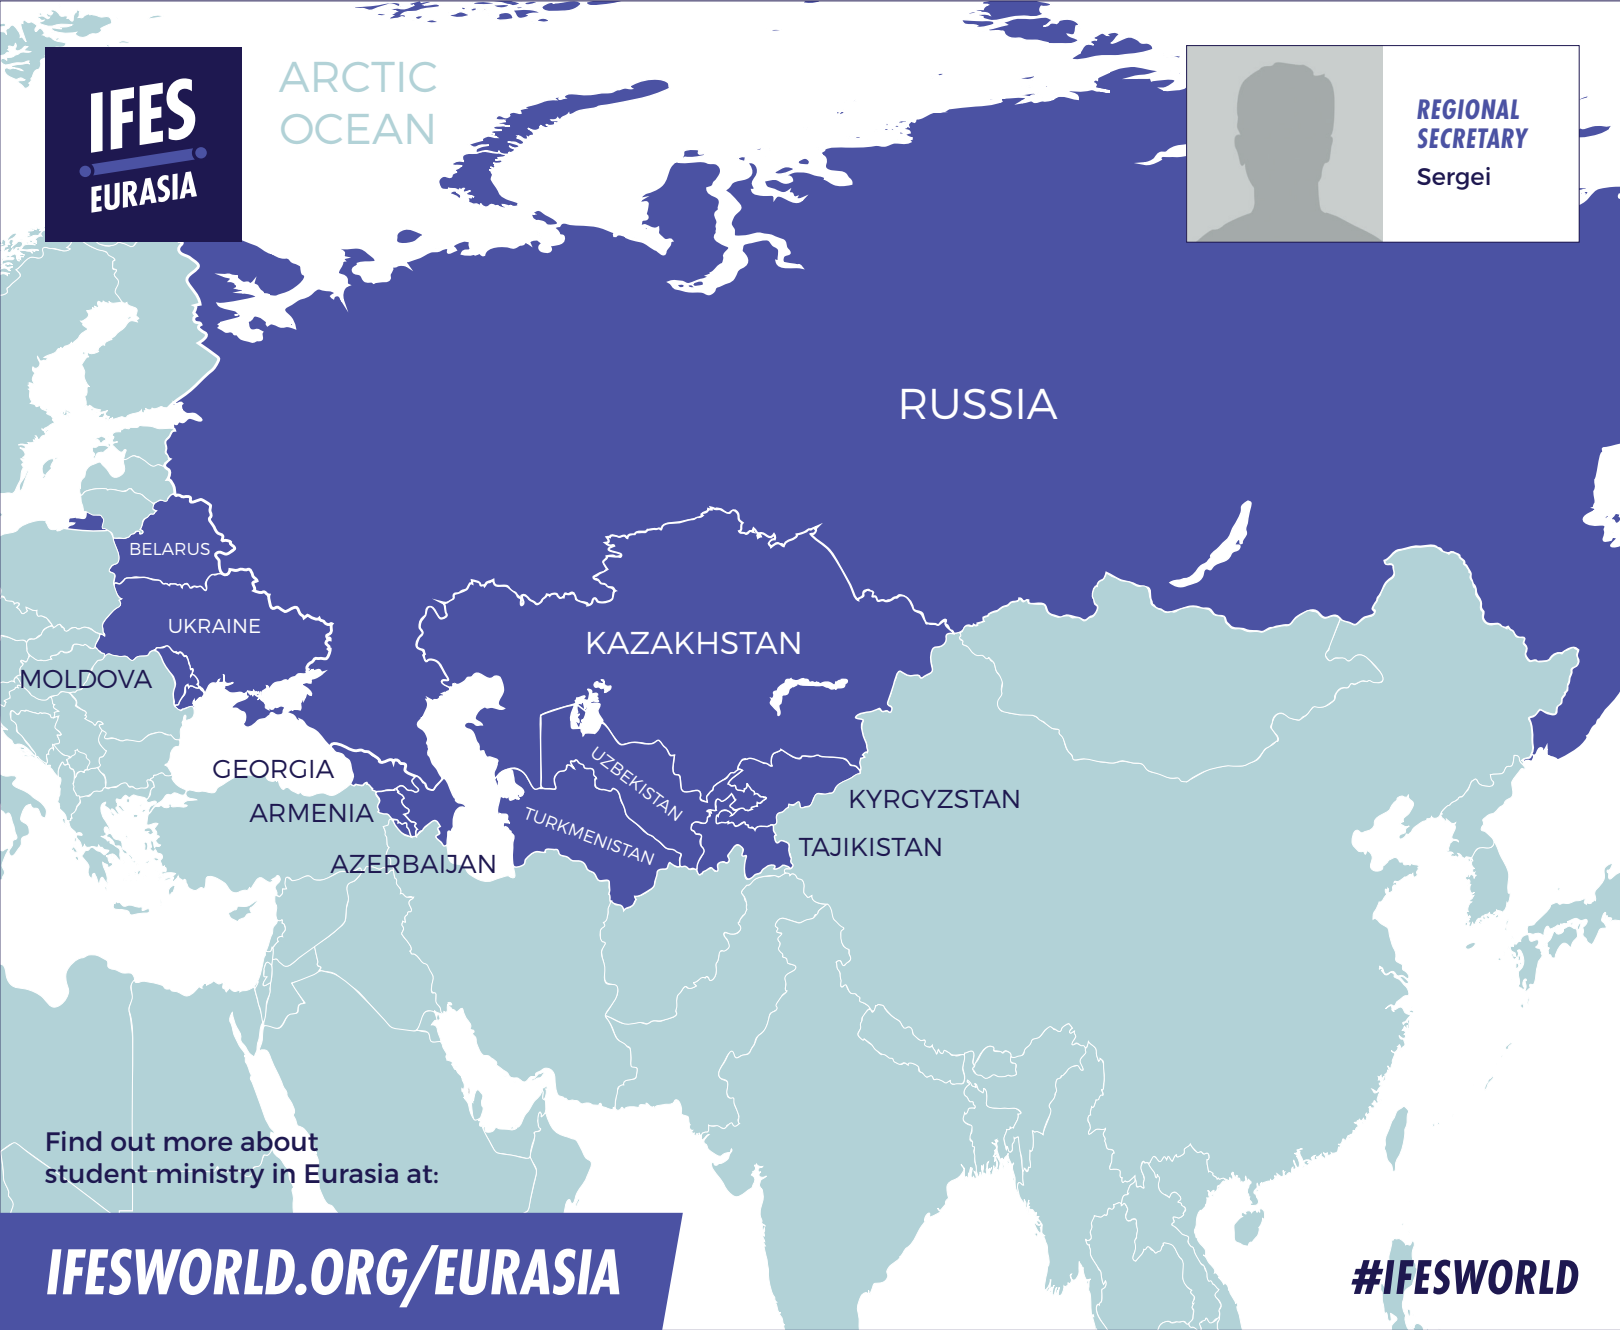

ARCTIC OCEAN

REGIONAL SECRETARY
Sergei

9
AFFILIATED MOVEMENTS

1,300
STUDENTS INVOLVED IN CCX-UKRAINE (LARGEST MOVEMENT)

1
PIONEERING MOVEMENT

10
STUDENTS INVOLVED IN A PIONEERING MINISTRY IN A CENTRAL ASIAN COUNTRY

AFFILIATED MOVEMENTS INCLUDE:

- IFES ARMENIA
- SKSK GEORGIA
- CSC MOLDOVA
- CCX RUSSIA
- CCX UKRAINE

Find out more about student ministry in Eurasia at:

IFESWORLD.ORG/EURASIA

#IFESWORLD