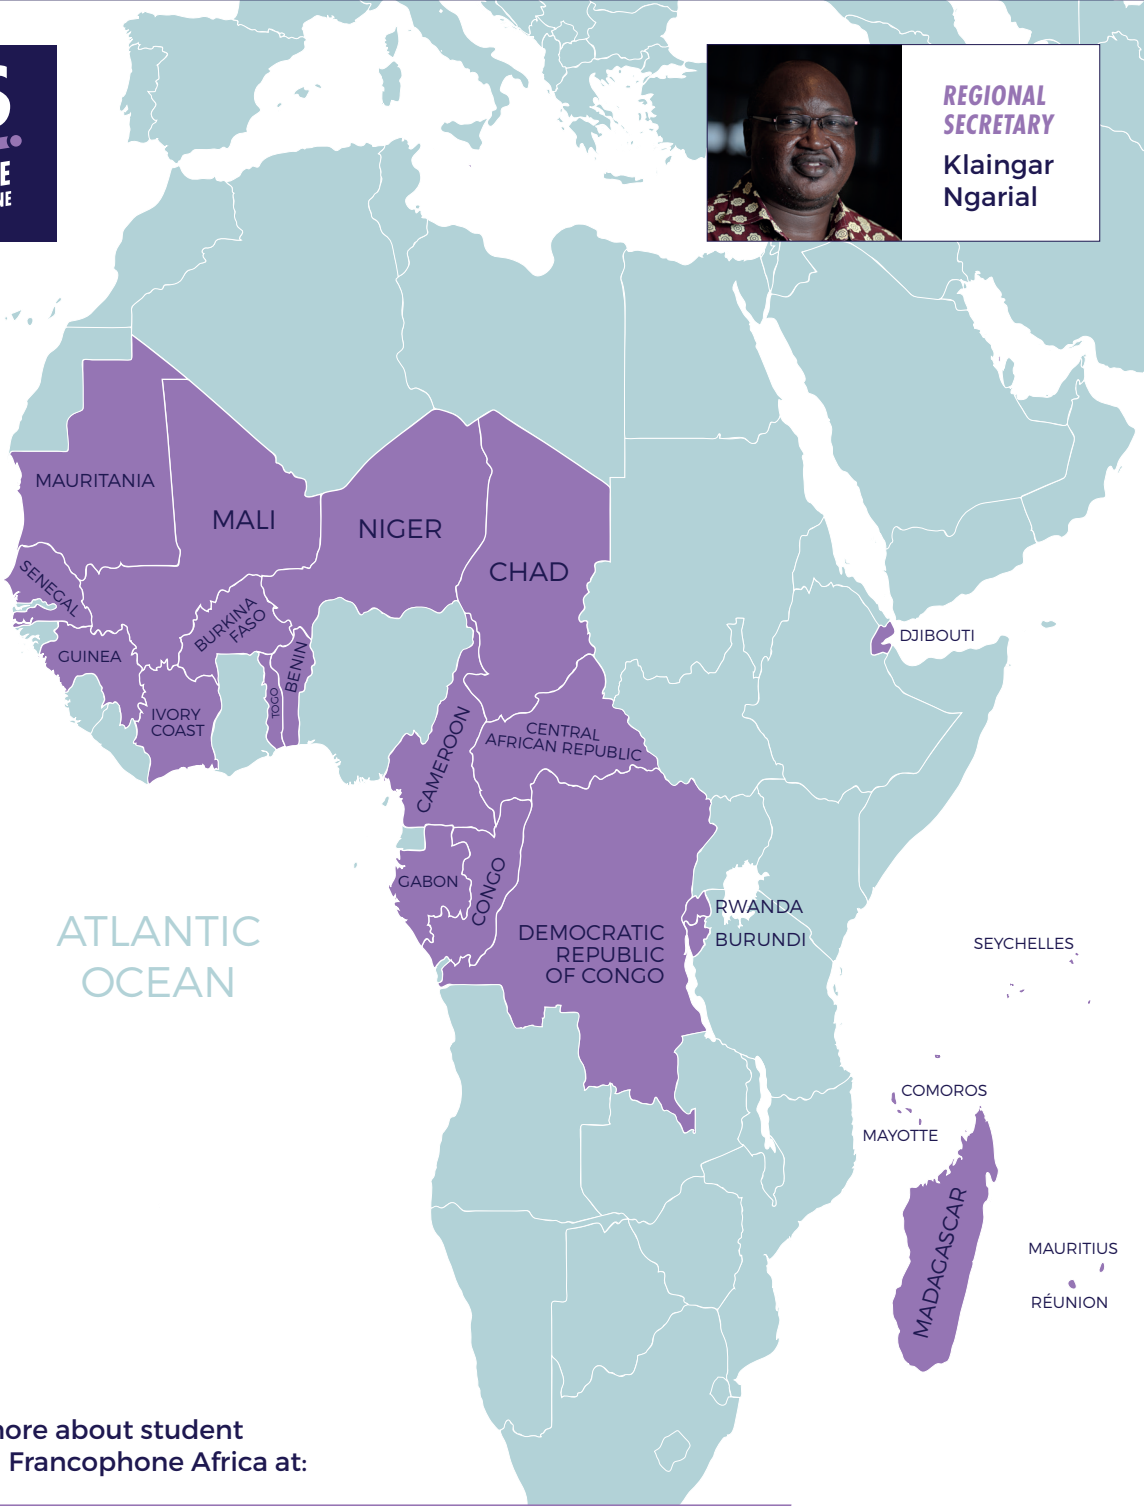

REGIONAL SECRETARY
Klaingar Ngariel

Find out more about student ministry in Francophone Africa at:

IFESWORLD.ORG/FRANCOPHONEAFRICA

#IFESWORLD

18
AFFILIATED
MOVEMENTS

9 MILLION+
STUDENTS IN
THE REGION

1
PIONEERING
MOVEMENT

22,000
STUDENTS INVOLVED
IN IFES MOVEMENTS

AFFILIATED MOVEMENTS INCLUDE:

- GBEEB BENIN
- UGBB BURKINA FASO
- UGBB BURUNDI
- GBEEC CAMEROON
- UJC CHAD
- GBUSC CONGO
- GBUCI CÔTE D'IVOIRE
- GBU DEMOCRATIC REPUBLIC OF CONGO
- GBG GABON
- GBEEG GUINEA
- UGBM MADAGASCAR
- SCF MAURITIUS
- GBU NIGER
- GBUR RWANDA
- GBUSS SENEGAL
- GBUST TOGO